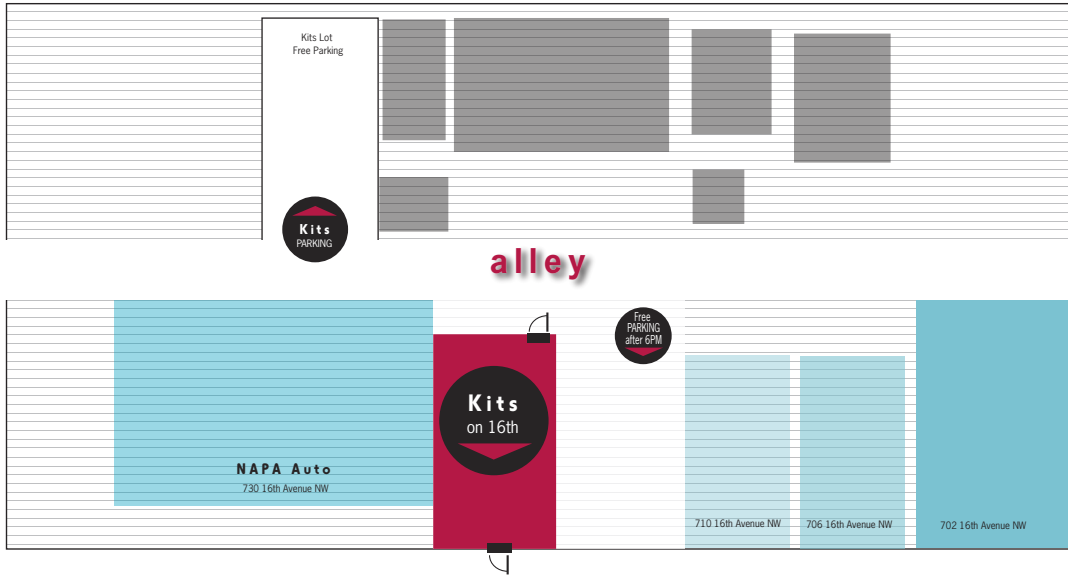

17th AVENUE NW

7 St
NW

6 St
NW

◀ Westbound

720 16th Avenue NW

16th AVENUE NW

Eastbound ▶